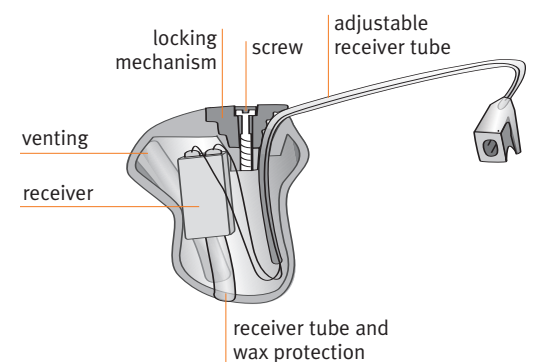

Custom shell:
up to 95 dB HL

Choose for:

- Custom fit
- Comfort
- Occlusion free
- Choice of venting

Considerations:

- Impression required
- Adjustable tube for optimized fit