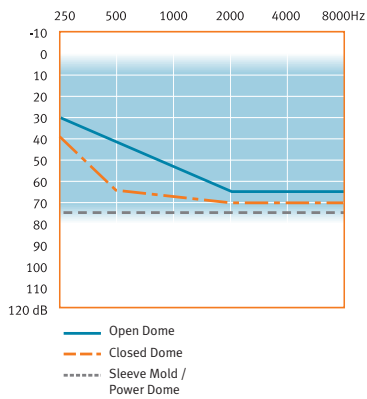

Unparalleled fitting flexibility.

Moxi offers a choice of receivers within one CRT product family, to satisfy clients with hearing losses ranging from mild to severe. A wide array of coupling and venting options ensures optimal performance for every client. Moxi brings instant fit capability or custom options to both standard and power fittings.

Standard xReceiver