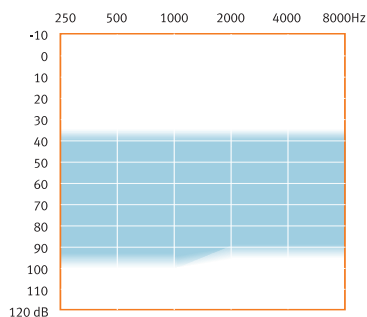

Sleeve mold:
up to 75 dB HL

Choose for:

- ▶ Custom fit
- ▶ Choice of venting

Considerations:

- ▶ Comfort
- ▶ Possibly occlusion, depending on venting
- ▶ Impression required

Power xReceiver

Power dome:
up to 95 dB HL