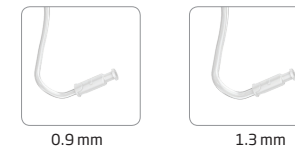

**Oticon Opn BTE 13 PP** – compact power style with tactile double push button and LED light for monitoring hearing aid status.

All styles offer 2.4 GHz wireless technology and made for iPhone® functionality.\*

## miniFit Receivers and miniFit Corda Thin Tube options

Select between three receivers with different output performance, with lengths 0-5 for non power speakers and 1-5 for power.

## Corda miniFit thin tube

## miniRITE and Corda Thin Tube Earpieces

miniFit earpieces include standard domes, MicroMold, and LiteTip. Custom earpieces are available in acrylic, soft silicone or VarioTherm® material.

Open dome   Bass dome, single vent (0.8 mm)   Bass dome, double vent (1.4 mm)   Power dome   Grip Tip No vent   Grip Tip Vent   MicroMold   LiteTip   MicroMold, VarioTherm®   LiteTip, VarioTherm®