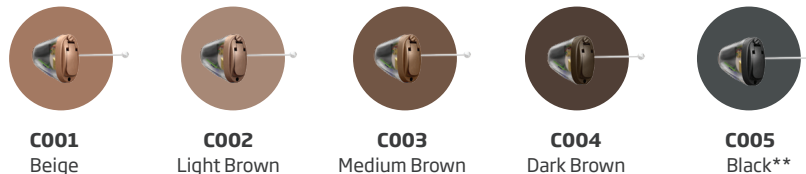

Oticon Siya Custom style colors

*For styles with 2.4 GHz
**Oticon Siya IIC only