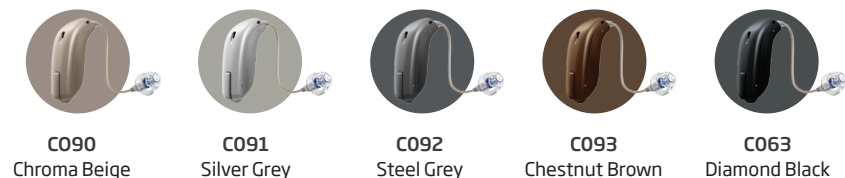

Oticon Ruby BTE style colors