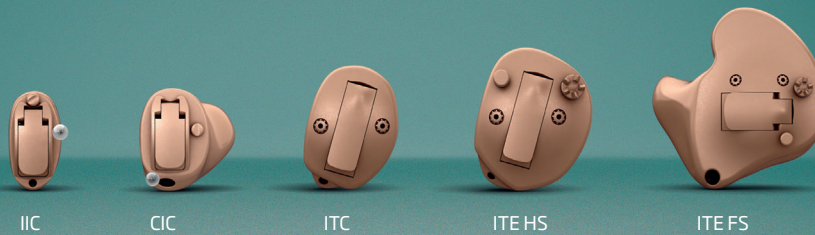

OTICON | Siya

Custom instruments at the essential level are available with Oticon Siya. Powered by the ultra-fast Velox™ platform, Siya custom instruments deliver excellent sound quality, advanced sound processing and 2.4 GHz wireless connectivity options. Offered in a variety of colors, styles and power levels, Siya custom helps your patients make the most of every moment.

Benefits	Features	Oticon Siya 1	Oticon Siya 2
Speech Understanding	Multiband Adaptive Directionality LX	●	●
	Single Compression LX	●	●
	Noise Reduction LX	●	●
	Speech Rescue™ LX	●	●
Sound Quality	Fitting Bandwidth	8 kHz	8 kHz
	Frequency Channels	48	48
Listening Comfort	Transient Noise Management	On/Off	
	Feedback shield LX	●	●
	Wind Noise Management	●	●
	Tinnitus SoundSupport™	●	●
Fitting Options	Fitting Bands	10	8
	Fitting Formulas	NAL-NL1+2, DSL v5.0	NAL-NL1+2, DSL v5.0
Connectivity	Wireless streaming* (2.4 GHz)	●	●
	Full wireless device compatibility	●	●
	Oticon ON App	●	●
Reliability	IP68 certified water and dust resistance	●	●