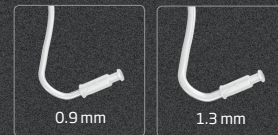

Cordea miniFit*