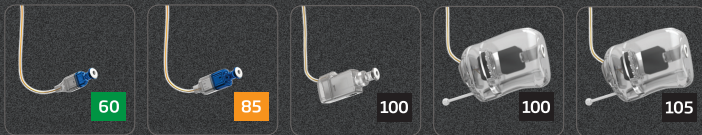

miniFit receivers and Power Receiver Molds

Select between three receivers with different output performance, with lengths 0-5 for non power speakers and 1-5 for power. The 105 receiver requires a custom Power Receiver Mold.