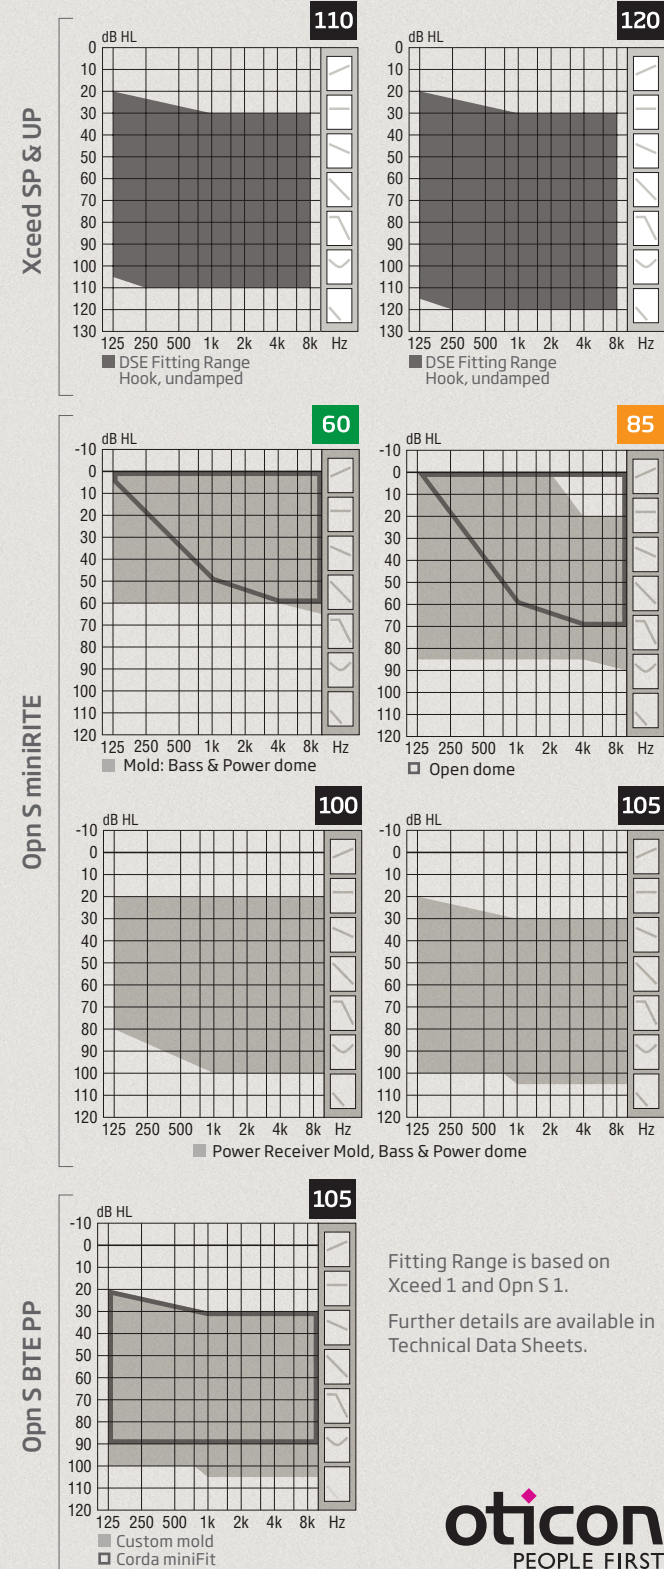

Models

miniRITE miniRITE T miniRITE R BTE PP Xceed UP & SP Oticon CROS

miniFit receivers and Power Receiver Molds

Select between three receivers with different output performance, with lengths 0-5 for non power speakers and 1-5 for power. The 105 receiver requires a custom Power Receiver Mold.

Fitting Range is based on Xceed 1 and Opn S 1. Further details are available in Technical Data Sheets.