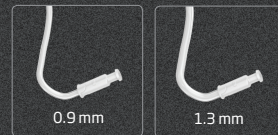

Models

miniRITE miniRITE T miniRITE R BTE PP Xceed UP & SP Oticon CROS

miniFit receivers and Power Receiver Molds

Select between three receivers with different output performance, with lengths 0-5 for non power speakers and 1-5 for power. The 105 receiver requires a custom Power Receiver Mold.

Cordea miniFit*

*Not for SP/UP models

Earpieces

miniFit earpieces include standard domes, MicroMold, and LiteTip. Custom earpieces are available in acrylic, soft silicone or VarioTherm® material.

All style colors