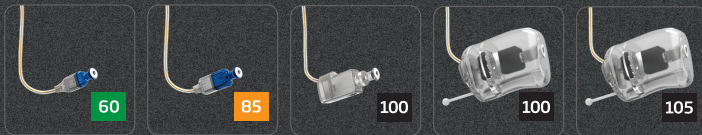

All miniRITE and BTE styles offer patients a discreet hearing aid with a wealth of new features and functionality, including 2.4 GHz wireless technology and Made for iPhone® functionality.

The rechargeable miniRITE R is powered by state-of-the-art lithium-ion battery technology for a full day's charge, providing ease of use with fast charging times.

Models

miniRITE miniRITE T miniRITE R BTE PP Xceed UP & SP Oticon CROS

miniFit receivers and Power Receiver Molds

Select between three receivers with different output performance, with lengths 0-5 for non power speakers and 1-5 for power. The 105 receiver requires a custom Power Receiver Mold.