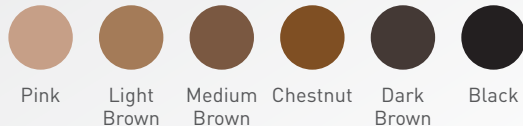

## In-ear Solutions

---

Custom molded to your unique ear canal.

Pink Light Brown Medium Brown Chestnut Dark Brown Black