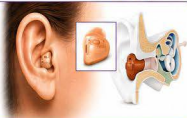

312

7 TO 10 DAYS
on a single battery

RECHARGEABLE OPTION

All-day power on a single charge. No more battery changes.

OVER 30 HOURS
on a single charge

CUSTOM DEEP FIT

Designed to fit deep in your ear canal for maximum comfort, stability and discretion.