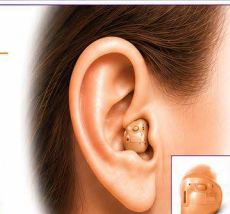

ITC

In-The-Canal

Power You Can Hear. Comfort You Can't See.

ITC (In-The-Canal) Hearing Aids are custom made to fit in your ear canal—delivering powerful, natural sound in a discreet design that fits your lifestyle.

Custom Fit. Deep in the Ear. Virtually Invisible.

ITC (In The Canal). Deep Fit. Powerful Performance.

Custom Fit for You
Molded precisely for your ear for all-day comfort and a secure fit.

Natural, Clear Sound
Advanced technology delivers rich, clear sound so you can stay connected.

312

7 TO 10 DAYS
on a single battery

RECHARGEABLE OPTION

All-day power on a single charge. No more battery changes.

OVER 30 HOURS
on a single charge

CUSTOM DEEP FIT

Designed to fit deep in your ear canal for maximum comfort, stability and discretion.