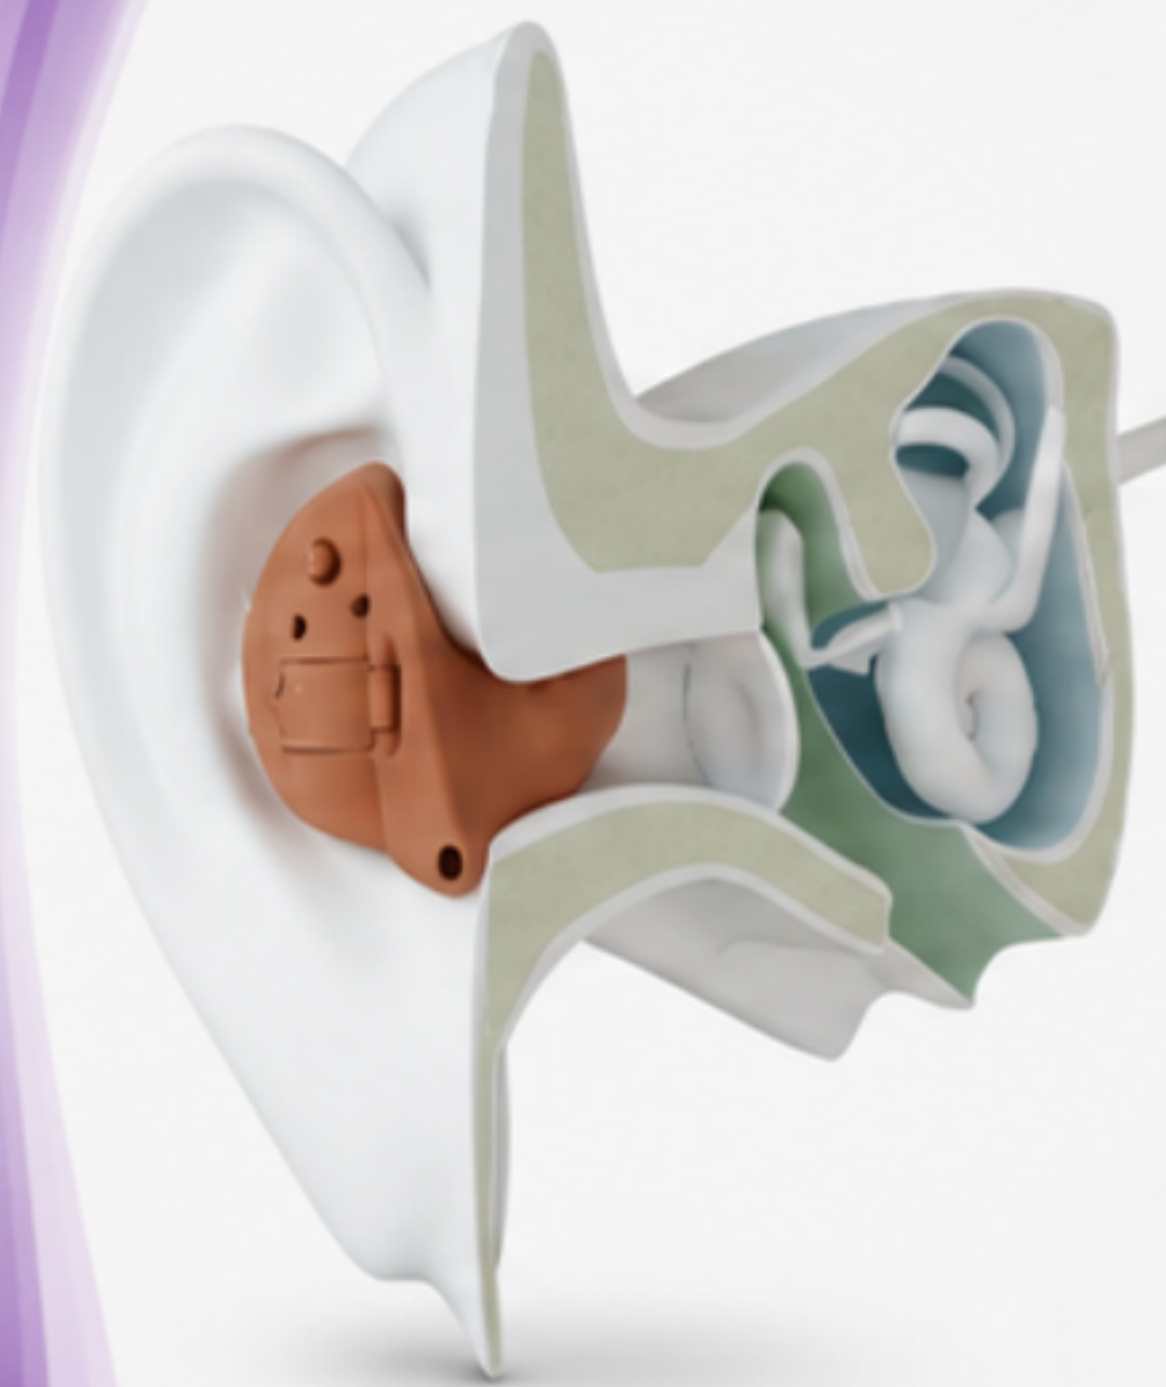

— ITE —

In-The-Ear

Hearing Aids

Custom Fit. Exceptional Performance.

Custom Fit for You
Molded precisely for your ear for all-day comfort and a secure fit.

Natural, Clear Sound
Advanced technology delivers rich, clear sound so you can stay connected.

Discrete & Comfortable
Sits comfortably in your ear and is nearly invisible.

Rechargeable Battery
Battery lasts over 30 hours.

Rechargeable Options
Enjoy all-day power with convenient rechargeable models.

**Better Hearing.
Better Living.**

Power You Can Hear.
Comfort You Can't See.

ITE (In-The-Ear) Hearing Aids are custom made to fit comfortably in your ear—delivering powerful, natural sound in a discreet design that **fits your lifestyle.**