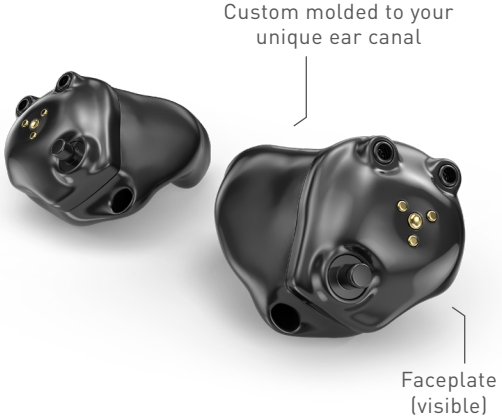

Auto On/Off

Livio AI detects when you put your hearing aids in and take them out saving battery life.

*Feature available on select technology levels

AI-powered hearing solutions for every need

Talk to your hearing professional about your budget, your lifestyle and how active you are to help find the hearing aid that's right for you. And if you have single-sided hearing loss, we have solutions to help you.

For optimal sound quality and universal connectivity without health-tracking sensors, try Livio or Picasso hearing aids.

In-ear Solutions

- 
Pink
- 
Light Brown
- 
Medium Brown
- 
Chestnut
- 
Dark Brown
- 
Black