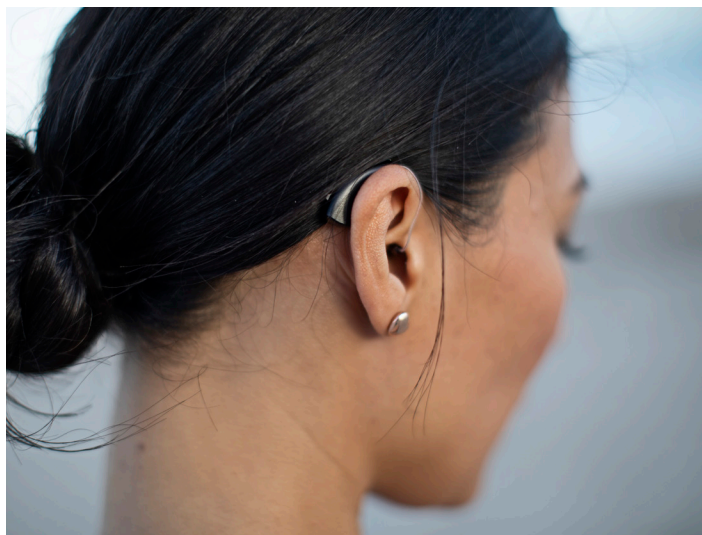

Auto On/Off

Livio AI detects when you put your hearing aids in and take them out saving battery life.

*Feature available on select technology levels

AI-powered hearing solutions for every need

Talk to your hearing professional about your budget, your lifestyle and how active you are to help find the hearing aid that's right for you. And if you have single-sided hearing loss, we have solutions to help you.