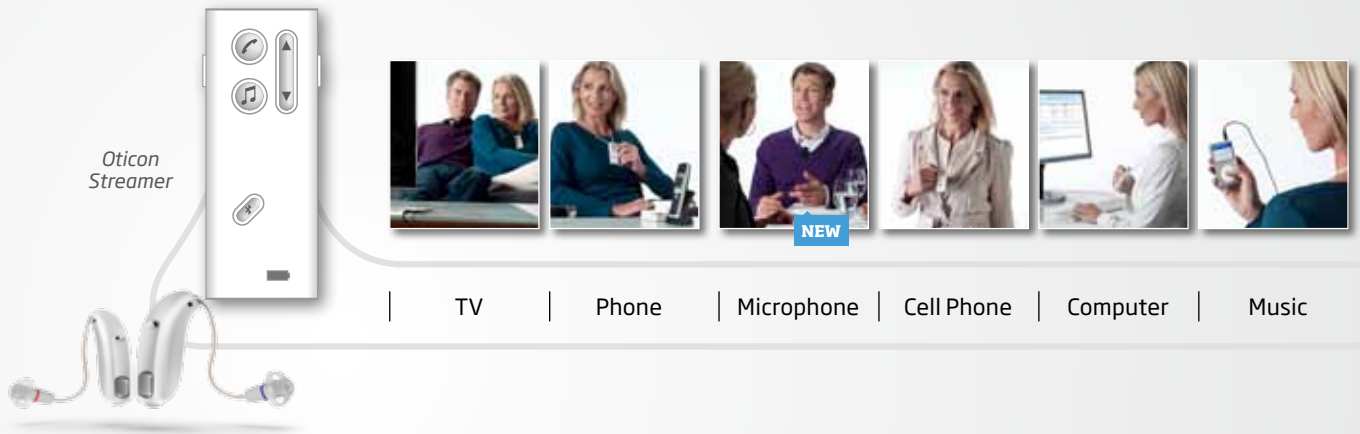

THE ESSENTIAL HEARING SOLUTION

Working with your hearing care provider as a guide, you can choose the instrument that is right for you. Ino comes in two performance levels: Ino and Ino Pro.

Both provide high quality sound processing and automatic operation. In addition, Ino Pro offers:

- Binaural Coordination to automatically synchronize the volume and programs on your hearing instruments.
- Streamer & ConnectLine compatibility for wireless connectivity to phones, TVs, music, and more. Your hearing instruments will become a wireless headset with your own private volume control.

Oticon Ino is available in 7 color options. It also comes in many styles—from small custom-made, in the ear models to the tiny miniRITE which tucks discreetly behind your ear.

Try **Oticon Ino** and experience the essential features of modern hearing care!