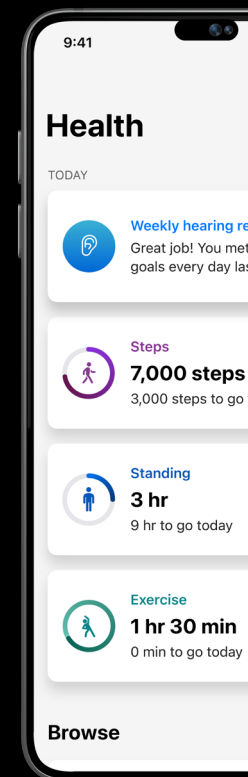

A breakthrough in Ear-Brain Technology™

The next smart step is choosing technology that best replicates how our “normal” auditory system works. That would be Genesis AI hearing aids.

Genesis AI mimics the cerebral cortex of the human brain to quickly and more accurately “fill in” the gaps produced when our hearing system falters.

So smart it thinks like we do, and so fast it adapts before we can, Genesis AI automatically makes over 80 million adjustments per hour. It’s designed to help wearers:

- **Distinguish words** and speech more intuitively and naturally.
- **Hear soft sounds** without distracting noise.
- **Reduce the effort** it takes to listen and hear.

No one will know

Both Howard and Bill are wearing Genesis AI hearing aids.

GENESIS AI

Versatile connectivity

Exceptional by themselves, Genesis AI hearing aids deliver even more benefits when paired with our easy-to-use My Starkey app.

Edge Mode+

Optimizes sound quality on demand even in tough listening environments.

Personal health monitoring

Uses the science of the ears to accurately count steps, track engagement and help you achieve well-being goals.

Fall detection

The only hearing aid that can detect falls and alert family or friends.

Binaural streaming

Streams calls, music and more to both hearing aids directly for more true-to-life listening.

Easy on the ears

Crafted from meticulous research to ergonomically fit the ear, Genesis AI hearing aids have been completely redesigned to deliver superior sound, comfort, and durability.

Discreet, contoured design

New, geometric design rests snug and conforms naturally behind the ear, making it barely noticeable to others.

All-day rechargeability

Styles that you can charge overnight and wear all day long are one reason why Genesis AI is all the buzz.