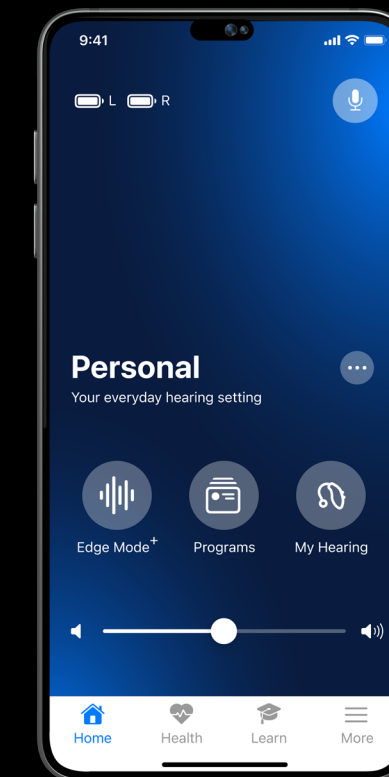

A breakthrough in Ear-Brain Technology™

The next smart step is choosing technology that best replicates how our “normal” auditory system works. That would be Genesis AI hearing aids.

Genesis AI mimics the cerebral cortex of the human brain to quickly and more accurately “fill in” the gaps produced when our hearing system falters.

So smart it thinks like we do, and so fast it adapts before we can, Genesis AI automatically makes over 80 million adjustments per hour. It’s designed to help wearers:

- **Distinguish words** and speech more intuitively and naturally.
- **Hear soft sounds** without distracting noise.
- **Reduce the effort** it takes to listen and hear.

No one will know

Both Howard and Bill are wearing Genesis AI hearing aids.

GENESIS AI

Versatile connectivity

Exceptional by themselves, Genesis AI hearing aids deliver even more benefits when paired with our easy-to-use My Starkey app.

Edge Mode+

Optimizes sound quality on demand even in tough listening environments.

Personal health monitoring

Uses the science of the ears to accurately count steps, track engagement and help you achieve well-being goals.

Fall detection

The only hearing aid that can detect falls and alert family or friends.

Binaural streaming

Streams calls, music and more to both hearing aids directly for more true-to-life listening.

Easy on the ears

Crafted from meticulous research to ergonomically fit the ear, Genesis AI hearing aids have been completely redesigned to deliver superior sound, comfort, and durability.

Discreet, contoured design

New, geometric design rests snug and conforms naturally behind the ear, making it barely noticeable to others.

All-day rechargeability

Styles that you can charge overnight and wear all day long are one reason why Genesis AI is all the buzz.